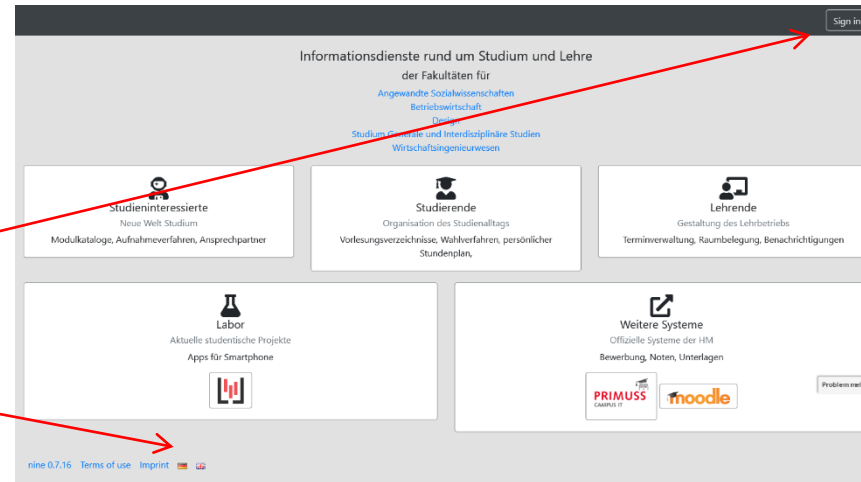

NINE

NINE is an online tool that helps students organize and overview their courses.

Available from 18.03.24

Main features:

- Important course information
- Push-News about courses
- Schedule and location updates
- Links to Moodle-Courses

Link → <https://nine.hm.edu/>

Email → nine-fk10@hm.edu

NINE Access

For Incoming Students who've already registered for CIE via Primuss*

1 Go to → <https://nine.hm.edu/>

2 Before clicking on sing in, change the language settings if needed

3 Enter your E-Mail address and apply for a new password

***Do not create a new account if you are applying for CIE offered by Dep. 10 via Primuss and do not register for the courses in NINE, only access data since you are already registered in the system**