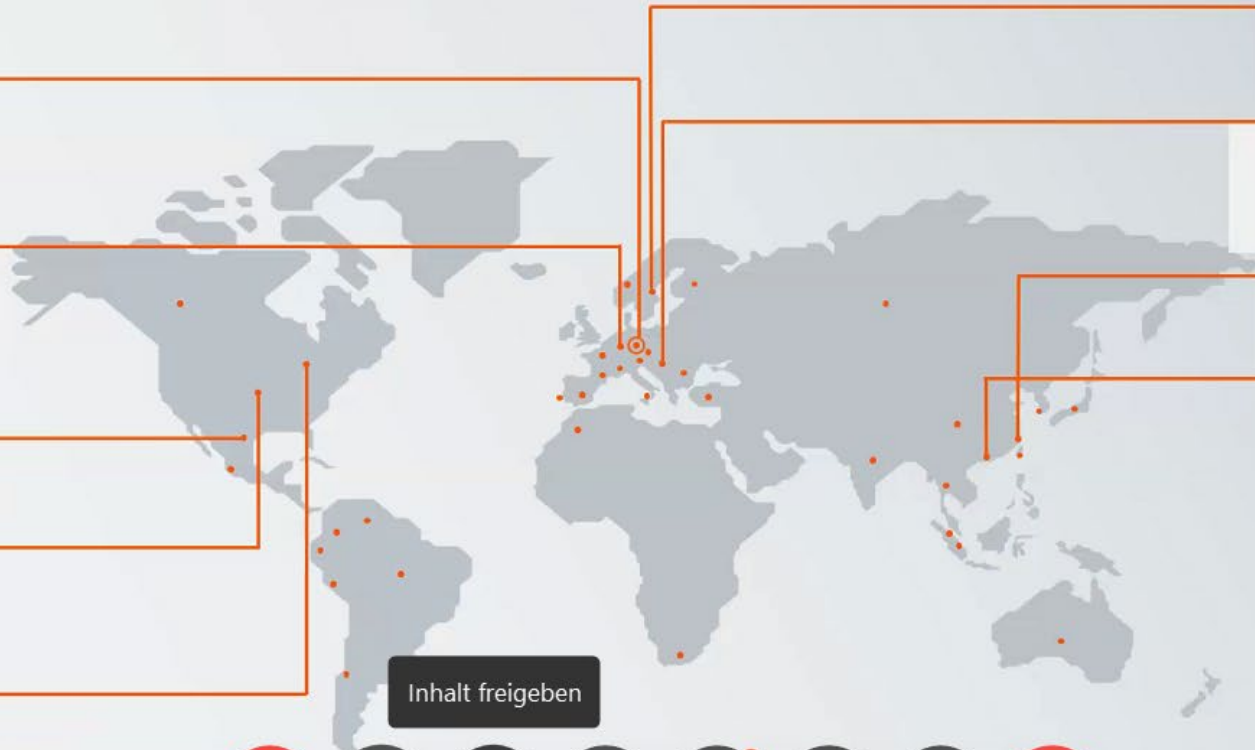

SL

M

M

AS

BH

Svenja Liebhart

Franz Josef Utz

Michaela

Martina

Alexandra Schachner

Benedikt Holzapfel

Anzeigen des Desktops von F...

KUKA

A Global Company with a Wide Range of Know-How – Some Examples

Augsburg, DE
Headquarters,
R&D, Production

Buchs, CH
Headquarters, Swisslog
Logistics Automation

Austin, USA
Cloud- and IT-Software

Broomfield, USA
Swisslog Healthcare,
Technology Center

Toledo, USA
Production Operations
Jeep® Wrangler

Espoo, FIN
3D Simulation

Füzesgyarmat, HUN
R&D and Production
Control cabinets and cables

Shanghai, CN
APAC-Hub and Production

Foshan, CN
Robotics Park, Midea JV

Inhalt freigeben