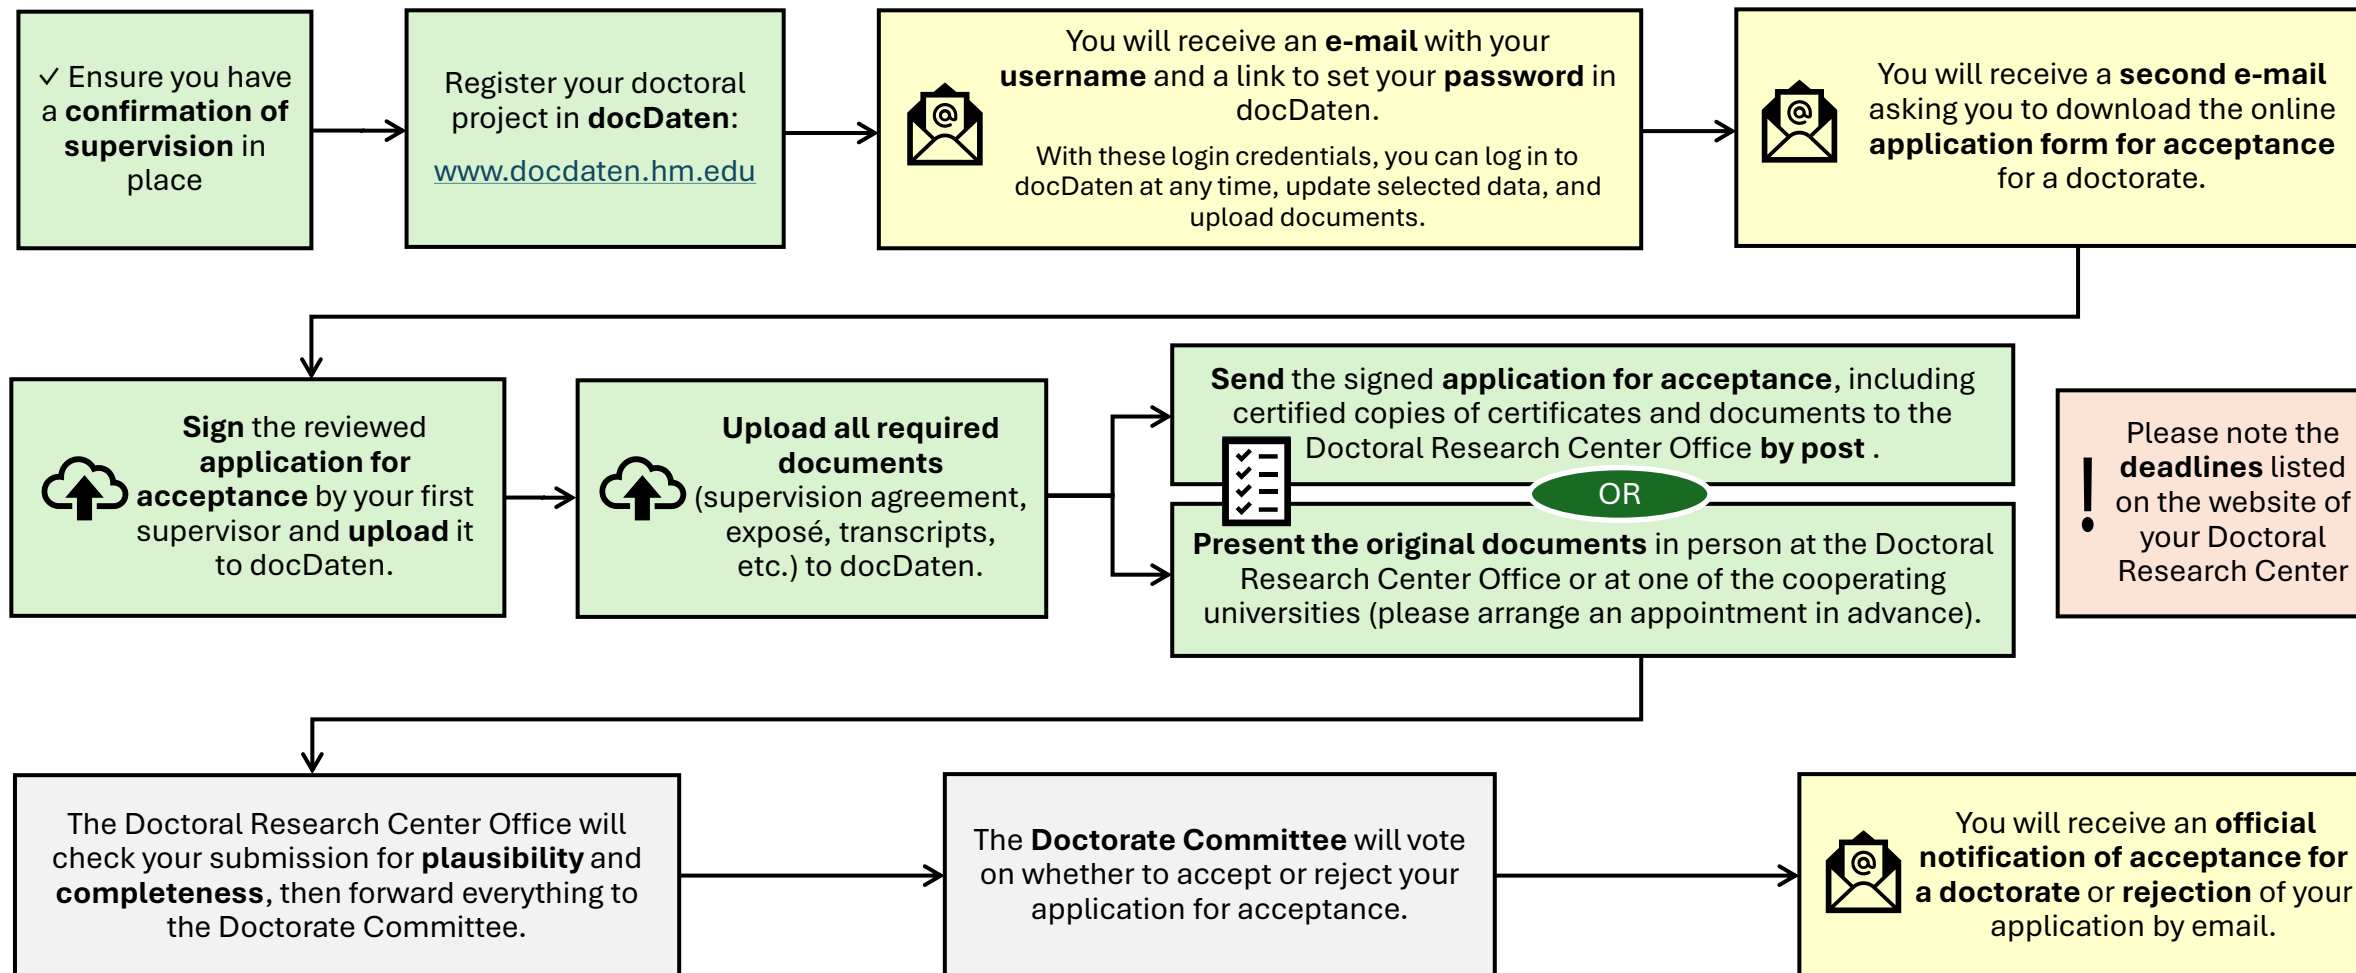

Quick Start for Doctoral Researchers at HM Doctoral Research Centers:

1. Registration in docDaten & Acceptance for a Doctorate

Information on HM Doctoral Research Centers: <https://hm.edu/en/research/phd_postdocs/promotionszentren_1/doctoral_centers_.en.html>

Data protection information: <https://hm.edu/datenschutz>

Legend:

Green - to be completed by the doctoral researcher
Grey - not by the doctoral researcher: by the Doctoral Research Center Office, Doctorate Committee, etc.
Yellow - correspondence